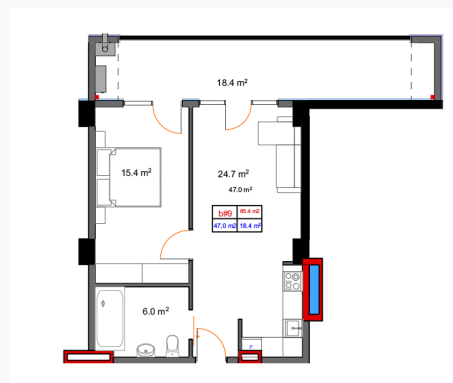

## 2 Floor | Flat N9

Common squareness

**65.40 m<sup>2</sup>**

Price

 | **387,152.30**

Installments

 | **0.00**

Common room  
24.7m<sup>2</sup>

Bedroom  
15.4m<sup>2</sup>

Bathroom  
6m<sup>2</sup>

Balcony  
18.4m<sup>2</sup>