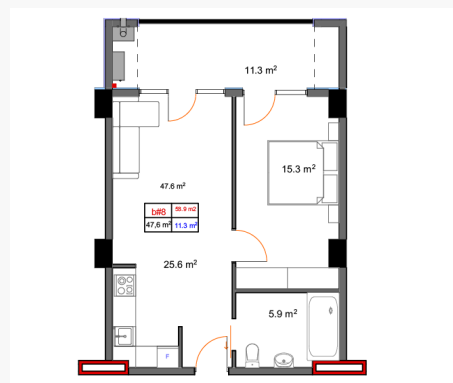

2 Floor | Flat N8

Common squareness

58.90 m²

Price

 | **348,673.86**

Installments

 | **0.00**

Common room
25.6m²

Bedroom
15.3m²

Bathroom
5.9m²

Balcony
11.3m²