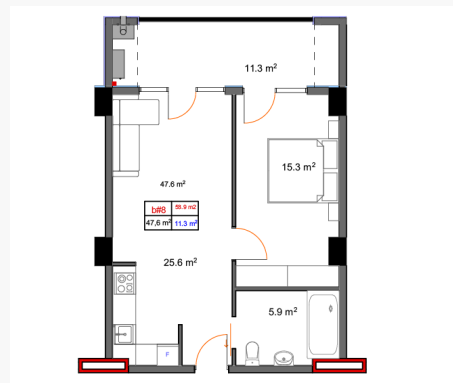

2 Floor | Flat N8

Common squareness

58.90 m²

Price

 | **343,218.55**

Installments

 | **0.00**

Common room
25.6m²

Bedroom
15.3m²

Bathroom
5.9m²

Balcony
11.3m²